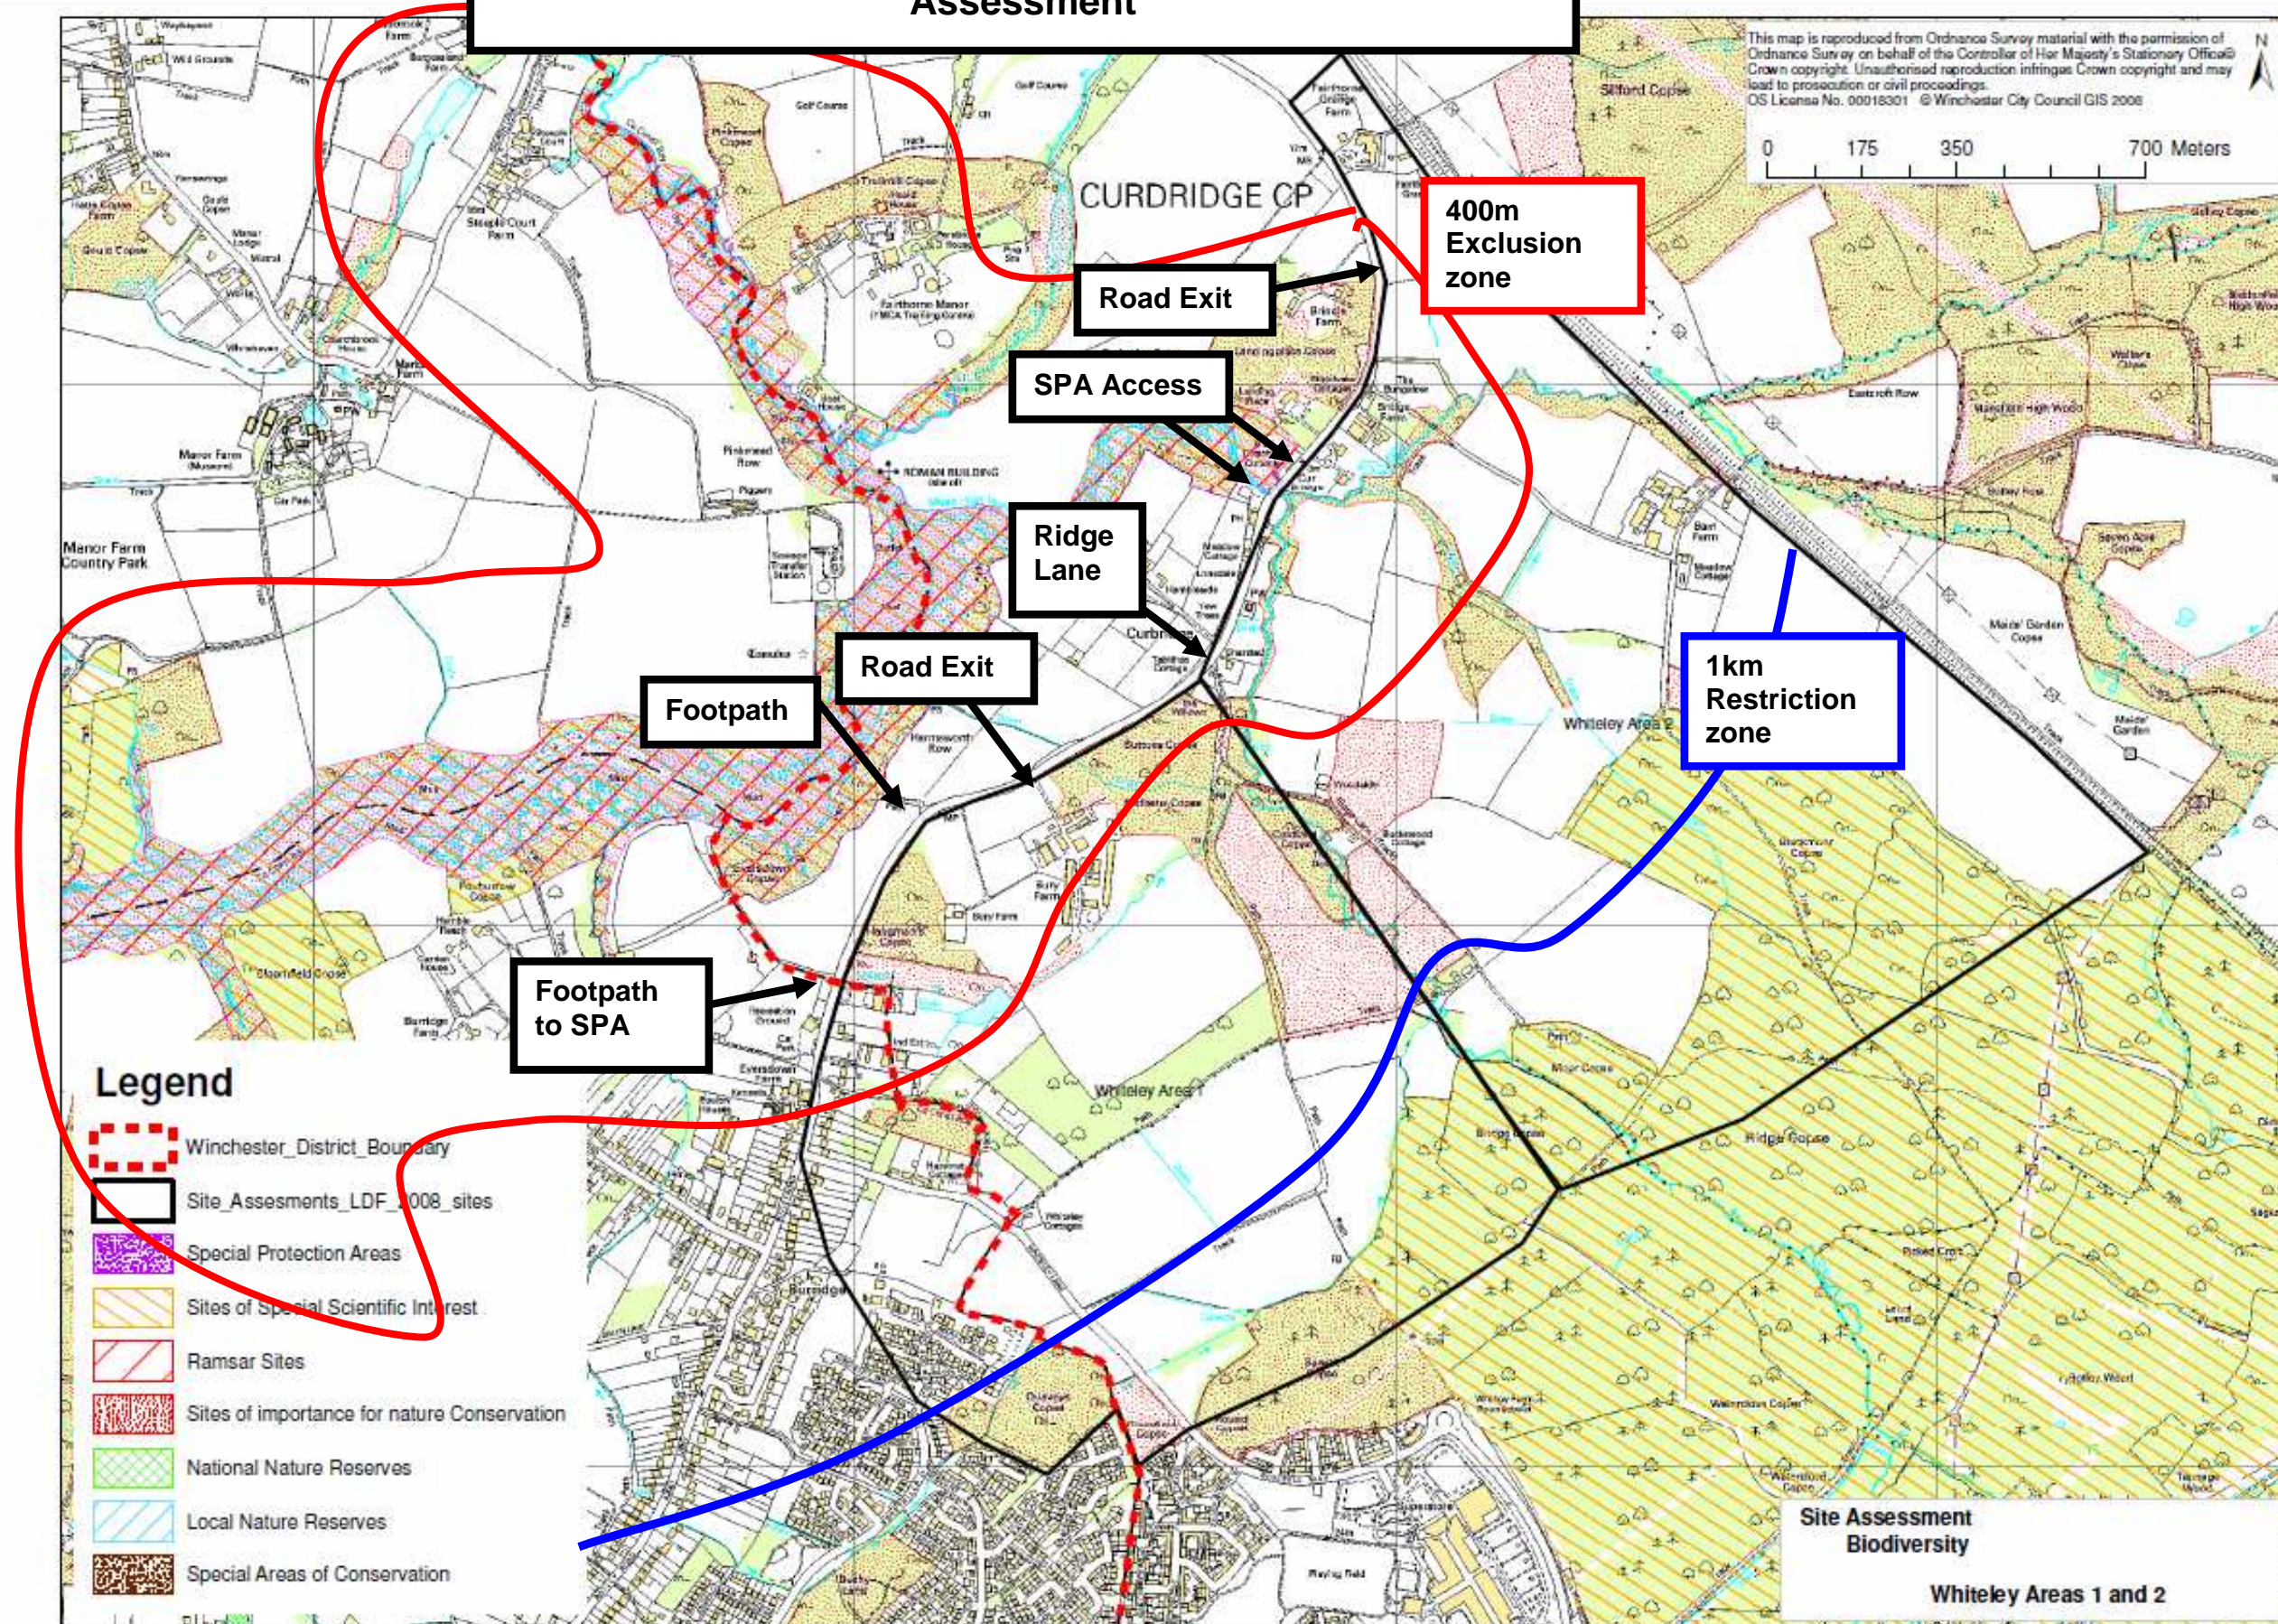

# SPA Development Exclusion and Restriction Zones From Thames Basin Heaths Planning Inspectorate Assessment

This map is reproduced from Ordnance Survey material with the permission of Ordnance Survey on behalf of the Controller of Her Majesty's Stationary Office. Crown copyright. Unauthorised reproduction infringes Crown copyright and may lead to prosecution or civil proceedings. OS License No. 00016301 © Winchester City Council GIS 2008

0 175 350 700 Meters

## Legend

- Winchester\_District\_Boundary
- Site\_Assessments\_LDF\_2008\_sites
- Special Protection Areas
- Sites of Special Scientific Interest
- Ramsar Sites
- Sites of importance for nature Conservation
- National Nature Reserves
- Local Nature Reserves
- Special Areas of Conservation

Site Assessment  
Biodiversity  
Whiteley Areas 1 and 2